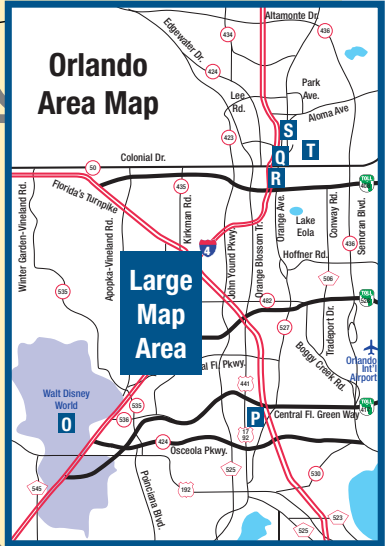

## International Drive Area Map

### INTERNATIONAL DRIVE AREA MAP

- A. The Peabody**  
ISSA Headquarter Hotel  
9801 International Drive
  - B. Hilton Orlando**  
ISSA Co-headquarter Hotel  
6001 Destination Parkway
  - C. Orange County Convention Center West Building**  
9800 International Drive
  - D. Sea World Orlando**  
7007 SeaWorld Drive
  - E. Discovery Cove**  
6000 Discovery Cove Way
  - F. Universal Studios Florida**  
6000 Universal Blvd.
  - G. Emeril's Restaurant**  
6000 Universal Blvd. #702
  - H. Wa Restaurant**  
5911 Turkey Lake Rd.
  - I. Titanic — The Experience**  
7324 International Drive
  - J. Ripley's Believe it or Not! Orlando Odditorium**  
8201 International Drive
  - K. WonderWorks**  
9067 International Drive
  - L. Vito's Chop House Restaurant**  
8633 International Drive
  - M. Pointe Orlando**  
9101 International Drive
- 
- ORLANDO AREA MAP
- O. Walt Disney World**  
2187 Bear Island Rd.
  - P. Gatorland**  
14501 S. Orange Blossom Trail
  - Q. Citrus Restaurant**  
821 N. Orange Ave.
  - R. The Boheme Restaurant**  
325 S. Orange Ave.
  - S. Orlando Science Center**  
777 E. Princeton St.
  - T. Harry P. Leu Gardens**  
1920 N. Forest Ave.

	State Road
	Toll Road
	U.S. Highway
	Interstate

Map courtesy of Orlando/Orange County Convention & Visitors Bureau, Inc.