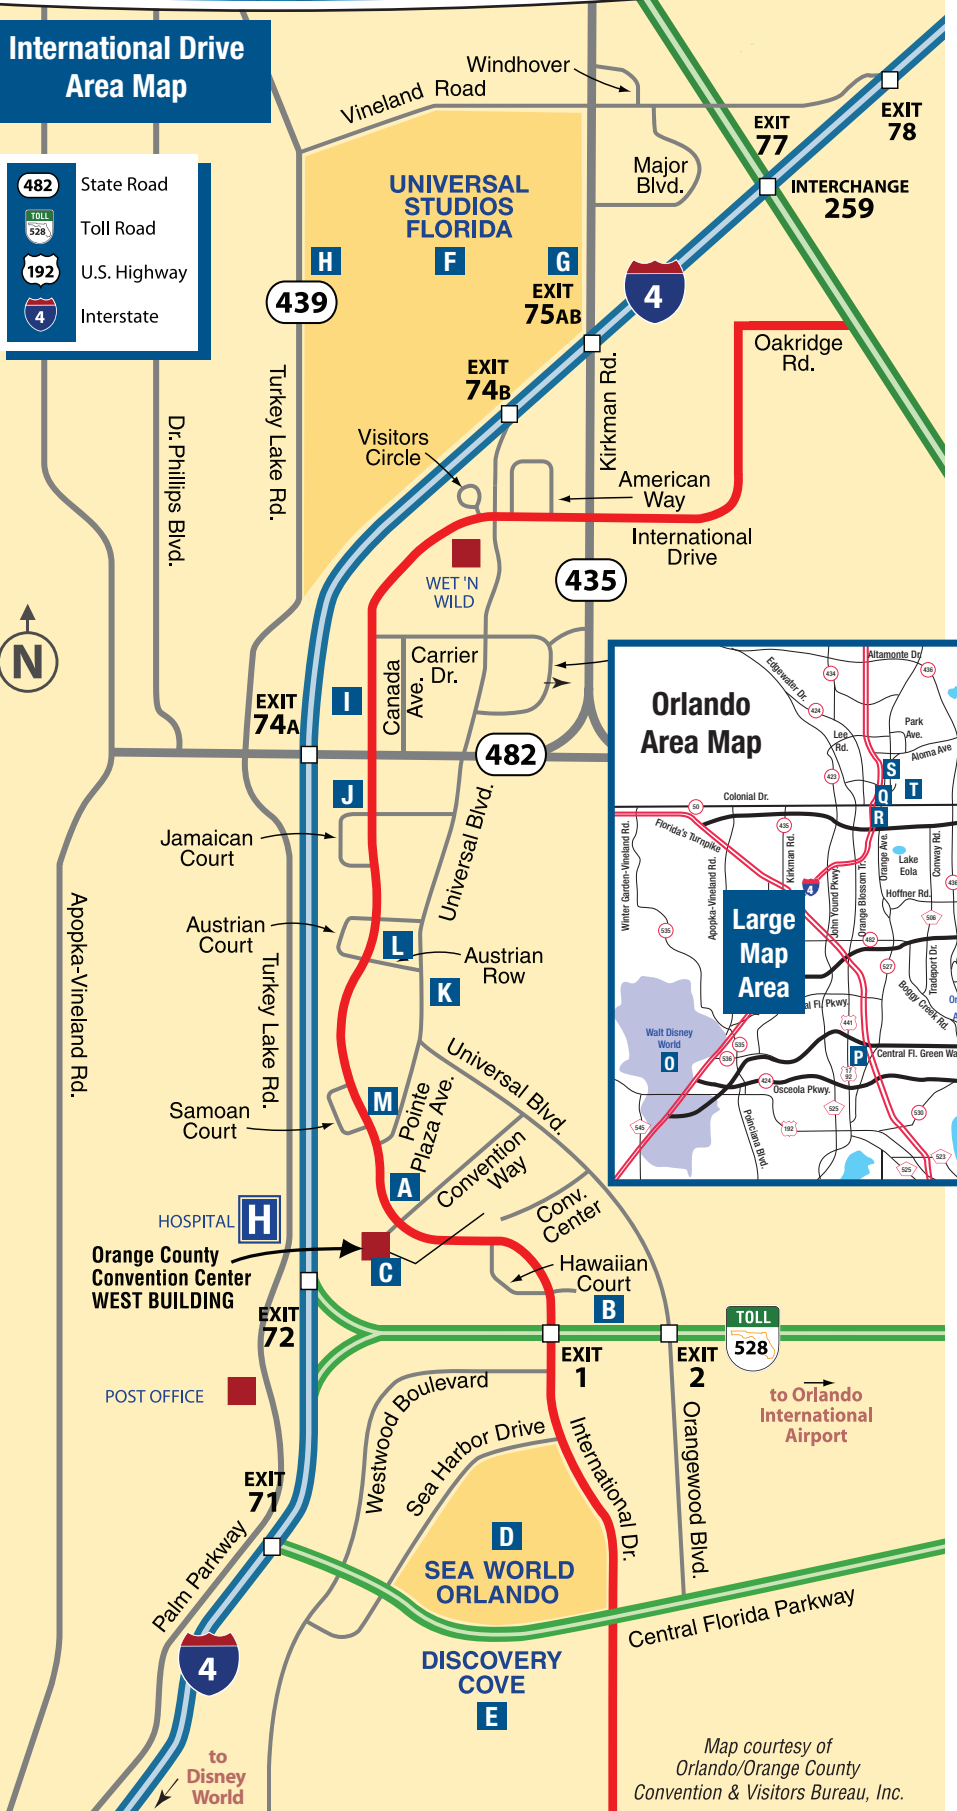

## International Drive Area Map

### INTERNATIONAL DRIVE AREA MAP

- A. The Peabody**  
ISSA Headquarter Hotel  
9801 International Drive
  - B. Hilton Orlando**  
ISSA Co-headquarter Hotel  
6001 Destination Parkway
  - C. Orange County Convention Center West Building**  
9800 International Drive
  - D. Sea World Orlando**  
7007 SeaWorld Drive
  - E. Discovery Cove**  
6000 Discovery Cove Way
  - F. Universal Studios Florida**  
6000 Universal Blvd.
  - G. Emeril's Restaurant**  
6000 Universal Blvd. #702
  - H. Wa Restaurant**  
5911 Turkey Lake Rd.
  - I. Titanic — The Experience**  
7324 International Drive
  - J. Ripley's Believe it or Not! Orlando Odditorium**  
8201 International Drive
  - K. WonderWorks**  
9067 International Drive
  - L. Vito's Chop House Restaurant**  
8633 International Drive
  - M. Pointe Orlando**  
9101 International Drive
- 
- ORLANDO AREA MAP
- O. Walt Disney World**  
2187 Bear Island Rd.
  - P. Gatorland**  
14501 S. Orange Blossom Trail
  - Q. Citrus Restaurant**  
821 N. Orange Ave.
  - R. The Boheme Restaurant**  
325 S. Orange Ave.
  - S. Orlando Science Center**  
777 E. Princeton St.
  - T. Harry P. Leu Gardens**  
1920 N. Forest Ave.

	State Road
	Toll Road
	U.S. Highway
	Interstate

Map courtesy of Orlando/Orange County Convention & Visitors Bureau, Inc.